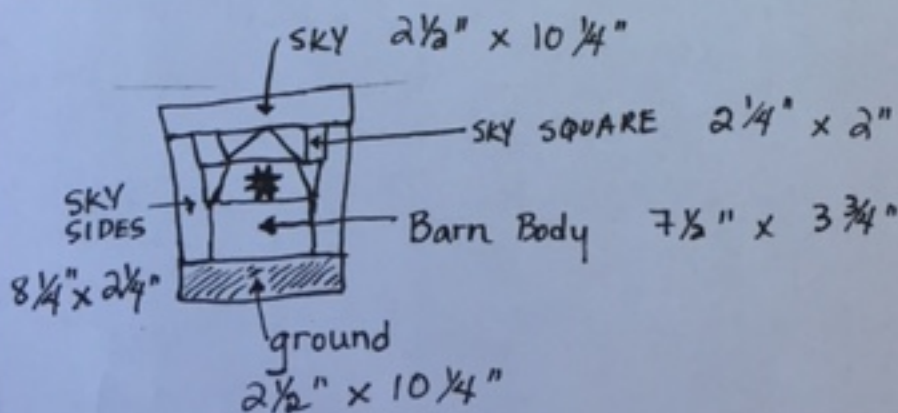

BARN QUILT BLOCK

S.Q.G.
Aug 2018

($12\frac{1}{4}" \times 10\frac{1}{4}"$
unfinished)

+ $2\frac{1}{4}" \times 2"$
sky section
each side

Questions?
Ronna Bond
208-790-2515

Paper piece top + mid roof sections using SKY background (provided). Sew units to barn body. Add SKY side strips then sky top + ground strip. Quilt could be pieced in or Appliqued, + doors, etc.
*Decorate your Barn with a Mini Quilt! *